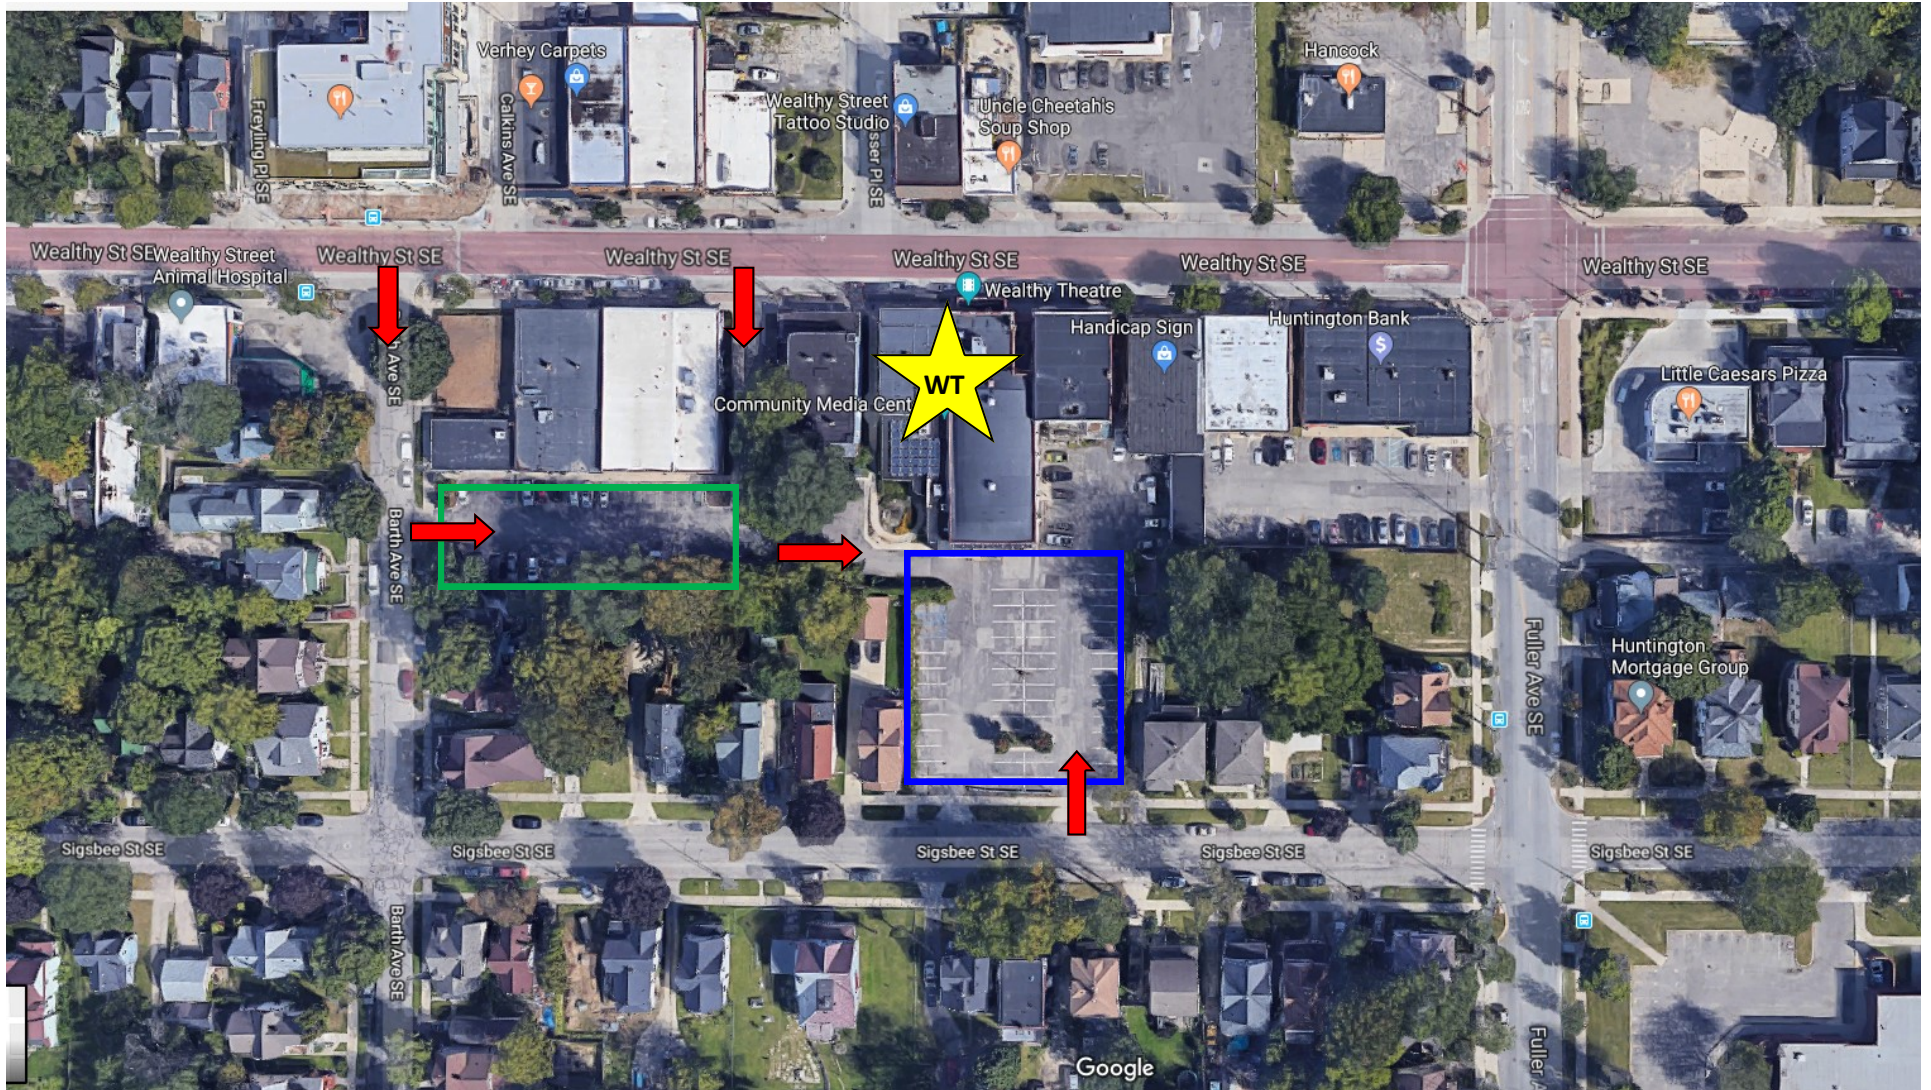

WEALTHY THEATRE PARKING OPTIONS

FAQ: "Where Can I Park?"

- 1) Street parking available on all streets surrounding Wealthy Theatre, including Wealthy St.
- 2) Limited parking available behind the theatre after 6pm (blue)
- 3) Limited city parking lot off of Barth Ave (green)