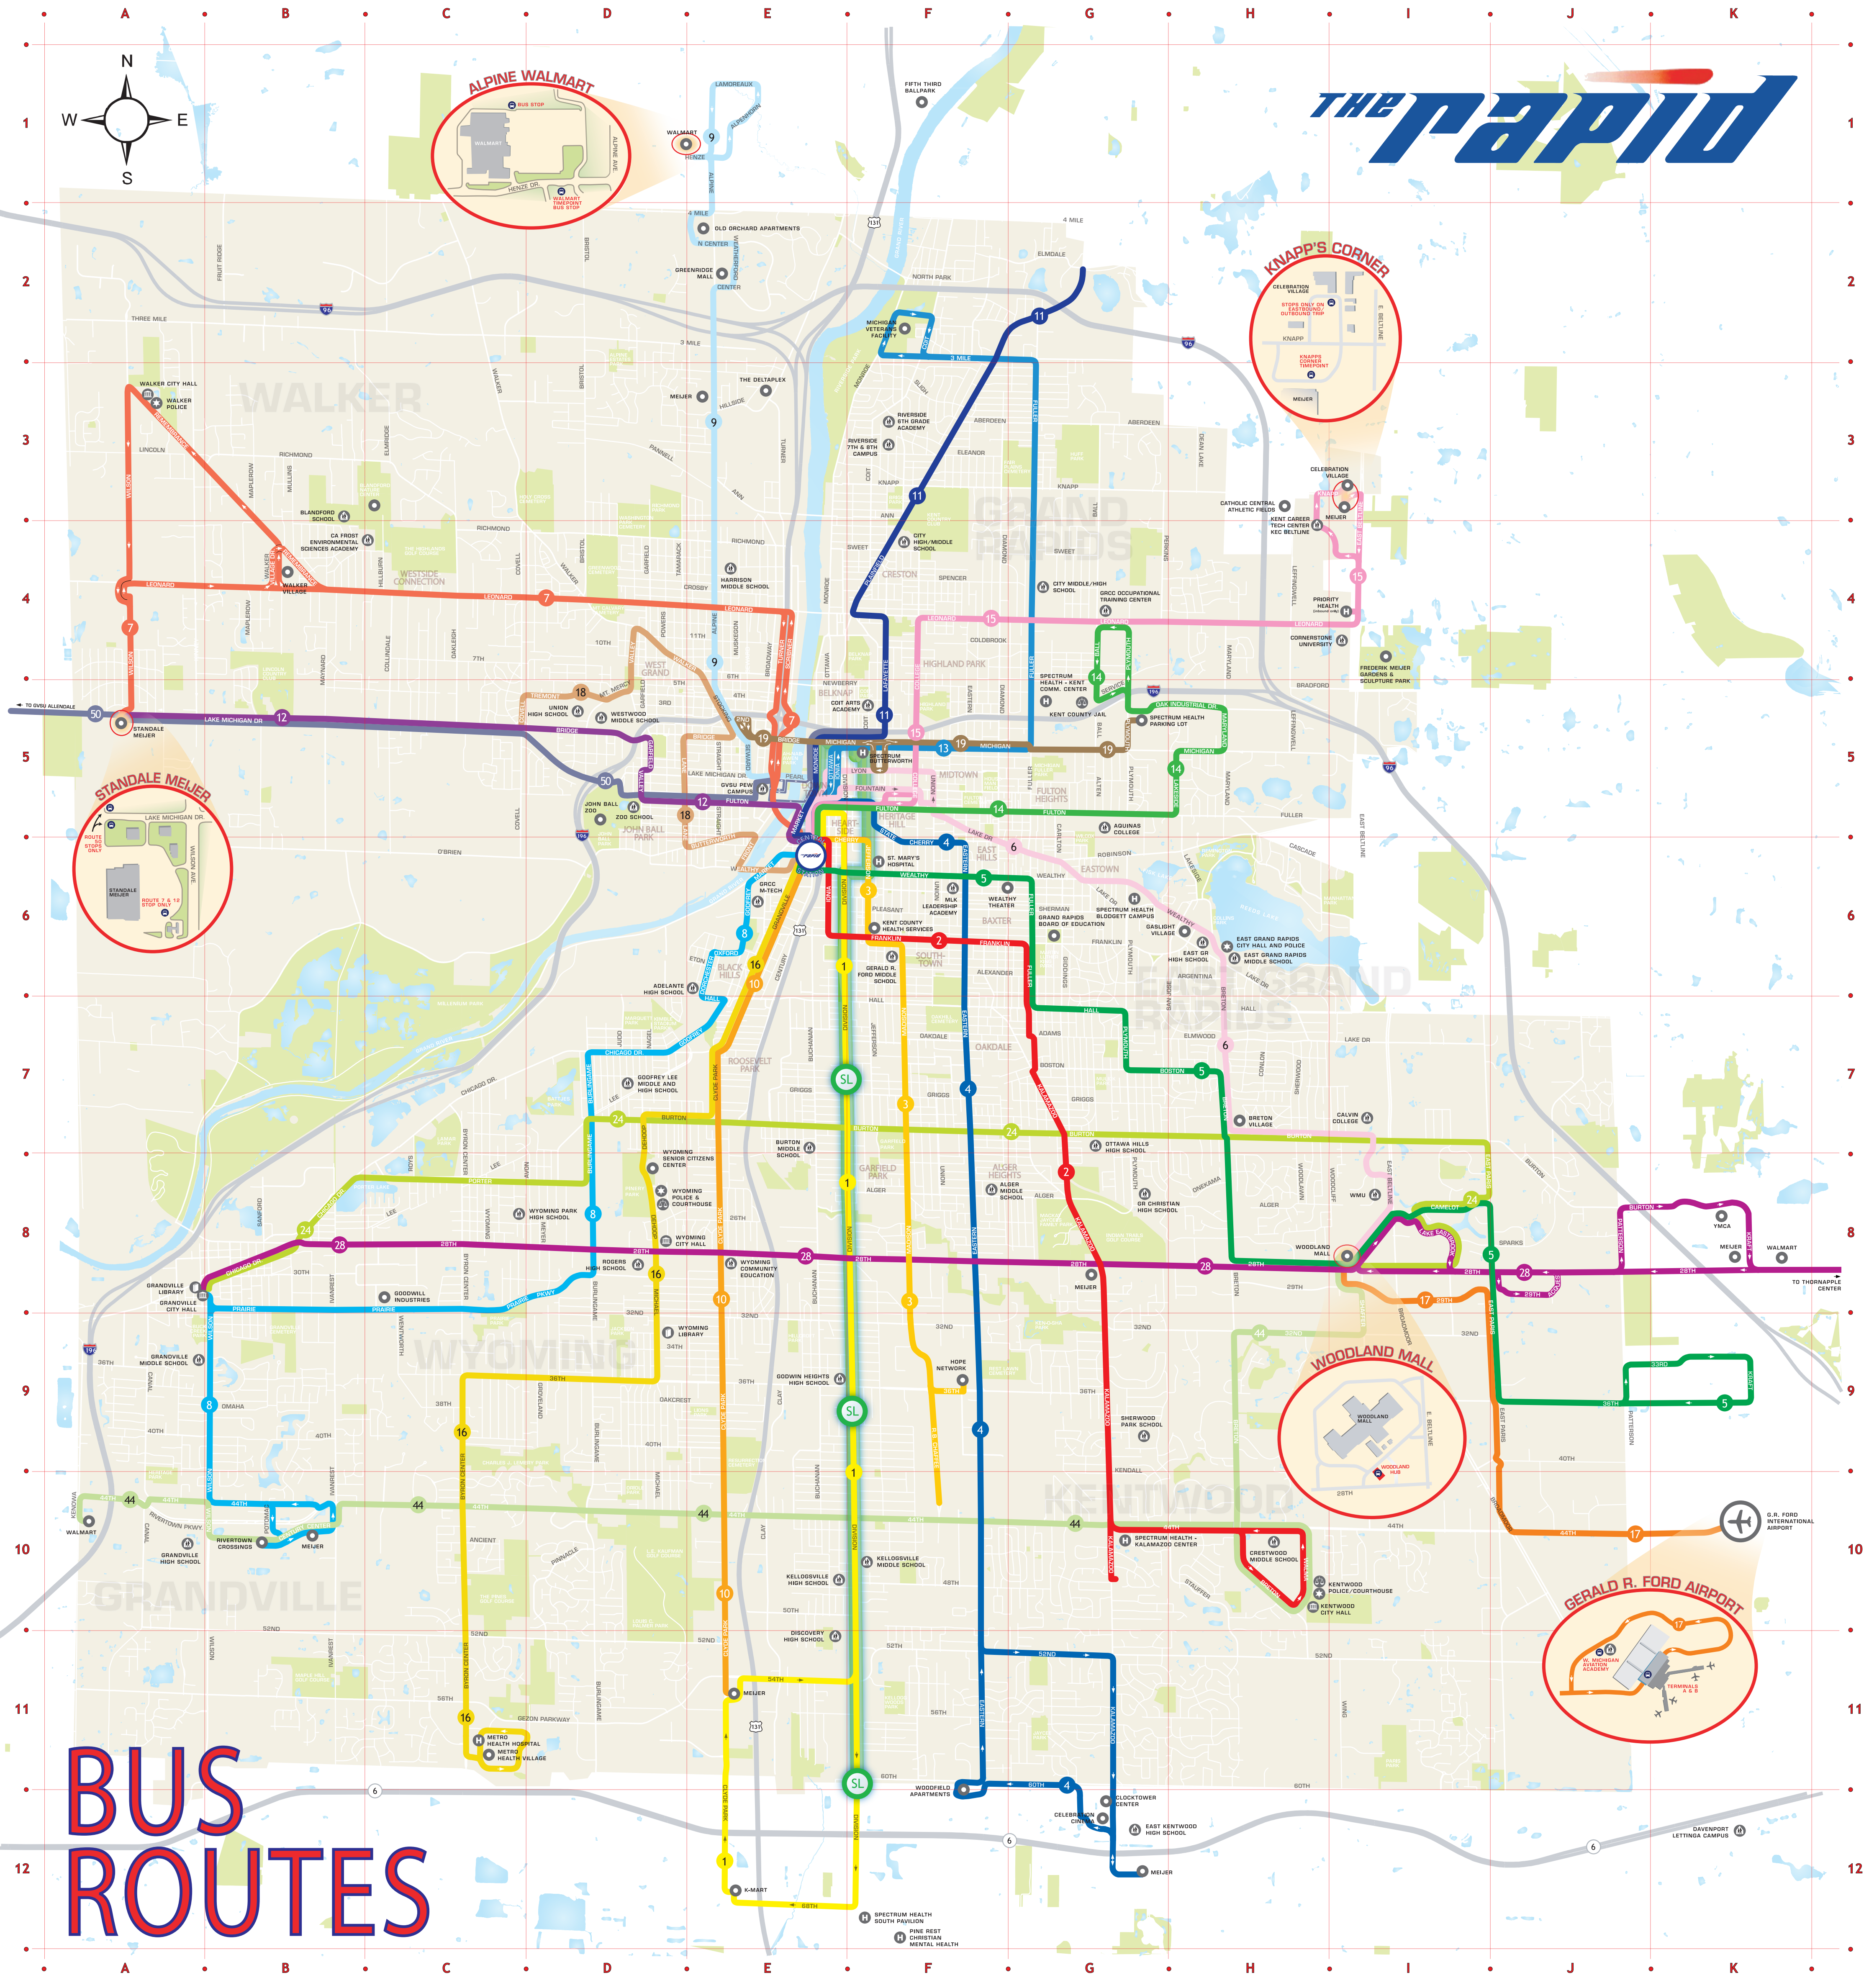

ROUTES

ROUTE	WEEKDAY PEAK 3:15p - 8:25p	WEEKDAY OFF PEAK 8:30a - 8:25p 8:45p - 8:25p	SATURDAY MORNING 8:30a - 11:30p 11:45p - 10:00p	SATURDAY MID DAY 8:30a - 8:00p	SATURDAY EVENING 8:30p - 10:00p	SUNDAY 7:00a - 7:00p
SL Silver Line	10	20	30	30	30	30
1 DIVISION	30	30	30	30	30	30
2 KALAMAZOO	15	30	30	30	30	30
3 MADISON	30	30	60	60	60	60
4 EASTERN	15	30	30	30	30	30
5 WEALTHY WOODLAND	15	30	60	60	60	60
6 EASTOWN WOODLAND	15	30	30	30	30	30
7 WEST LEONARD	15	30	60	60	60	60
8 GRANDVILLE RIVERTOWN CROSSINGS	15	30	60	60	60	60
9 ALPINE	15	30	30	30	30	30
10 CLYDE PARK	30	30	60	60	60	60
11 PLAINFIELD	15	30	30	60	60	60
12 WEST FULTON	30	30	60	60	60	60
13 MICHIGAN FULLER - NORTH	30	30	60	60	60	60
14 EAST FULTON	30	30	60	60	60	60
15 EAST LEONARD	15	30	60	60	60	60
16 WYOMING METRO HEALTH VILLAGE	30	30	60	60	60	60
17 WOODLAND AIRPORT	30	30	60	60	60	60
18 WEST SIDE	30	30	60	60	60	60
19 MICHIGAN CROSTOWN	15	15	15			
24 BURTON	30	30	60	60	60	60
28 28TH STREET	15	30	30	30	30	30
37 GVSU NORTH CAMPUS EXPRESS	7	7	10	25	25	25
44 44TH STREET	30	30	60	60	60	60
48 GVSU SOUTH CAMPUS EXPRESS	4	4	5	25	25	25
50 GVSU CAMPUS CONNECTOR	6	6	14	50	50	50
60 GRCC SWEDEN SHUTTLE	5	5				

BUS ROUTES